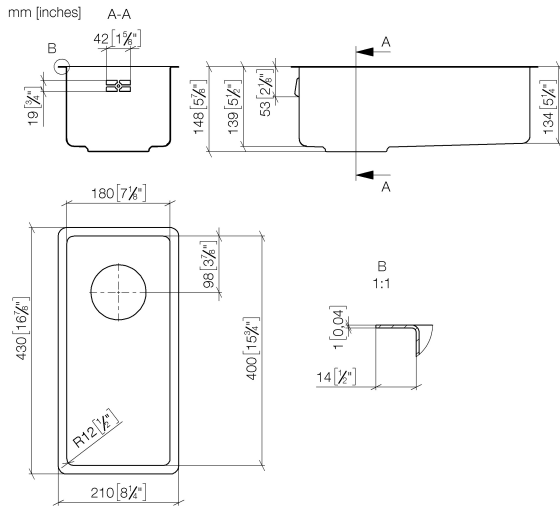

Single sink - Stainless Steel

38 180 003

- under-mounted
- 180 x 400 mm
- sink depth 140 mm
- suitable for base units 350 mm
- radius 12 mm

Drain and overflow set not included in the scope of supply. See Required miscellaneous.

Drain and overflow set not included in the scope of supply. See Required miscellaneous.

Required miscellaneous

**Pop-up waste and overflow
closable by hand - Stainless Steel**
• 3½" drain valve closable by hand

10 415 003-85

Single sink - Stainless Steel

38 180 003

Single sink - Stainless Steel

38 180 003

Spare parts list

No.	Item Number	Name	Quantity used	Delivery time
1	10 415 003-85	Pop-up waste and overflow closable by hand - Stainless Steel	1	2