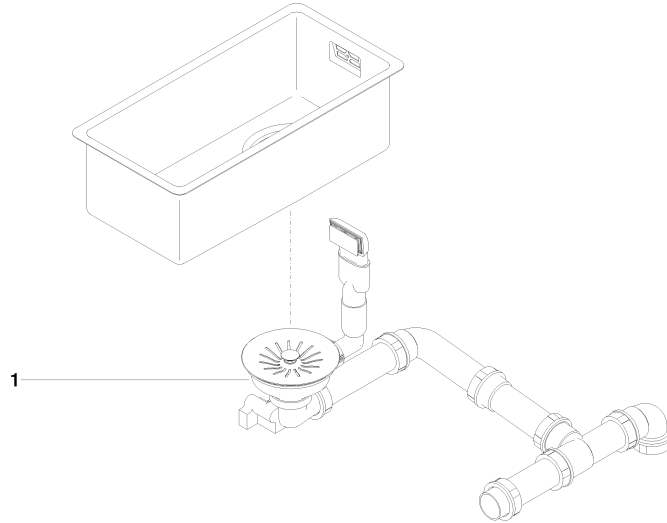

Single sink - Stainless Steel

38 180 003

- under-mounted
- 180 x 400 mm
- sink depth 140 mm
- suitable for base units 350 mm
- radius 12 mm

Drain and overflow set not included in the scope of supply. See Required miscellaneous.

Drain and overflow set not included in the scope of supply. See Required miscellaneous.

Required miscellaneous

**Pop-up waste and overflow
closable by hand - Stainless Steel**
• 3½" drain valve closable by hand

10 415 003-85

Single sink - Stainless Steel

38 180 003

Single sink - Stainless Steel

38 180 003

Spare parts list

No.	Item Number	Name	Quantity used	Delivery time
1	10 415 003-85	Pop-up waste and overflow closable by hand - Stainless Steel	1	2